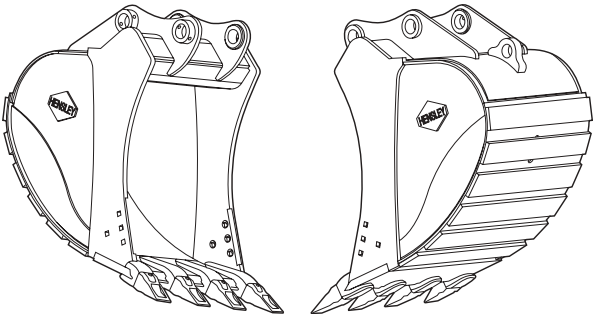

THE NEXT GENERATION IN EXCAVATOR BUCKETS

HENSLEY EXCAVATOR BUCKETS

GSK - Heavy Duty Plate Lip Bucket with Wear Strips

STANDARD FEATURES:

Dual Taper / Dual Radius Design • One Piece Blade (T-1)
Horizontal Wear Strips (400 BHN) • One Piece Side Plate
Hook Plate with Lift Eye • Lip (T-1) • Formed Beam Upper Structure
Side Kick Plate (400 BHN)

Recommended Application:

Dirt, Loam, Sand, Loose Clay, Abrasive
Soils with Limited Rock Mixture

HP - Heavy Duty Plate Lip Bucket with Wear Plate

STANDARD FEATURES:

Dual Taper / Dual Radius Design • One Piece Blade (T-1)
Side Kick Plate (400 BHN) • Full Bottom Wear Plate (400 BHN)
One Piece Side Plate • Hook Plate with Lift Eye
Strike Off Assemblies • Lip (T-1) • Formed Beam Upper Structure

Recommended Application:

Abrasive Soils, Compact or Dense Clay,
Loose Rock and Gravel

HPS - Heavy Duty Plate Lip Bucket with Wear Plate & Wear Strips

STANDARD FEATURES:

Dual Taper / Dual Radius Design • One Piece Blade (T-1)
Side Kick Plate (400 BHN) • Full Bottom Wear Plate (400 BHN)
Horizontal Wear Strips (400 BHN) • One Piece Side Plate
Hook Plate with Lift Eye • Strike Off Assemblies • Lip (T-1)
Formed Beam Upper Structure

Recommended Application:

Abrasive Soils, Compact or Dense Clay,
Loose Rock and Gravel

HPX - Extreme Duty Plate Lip Bucket with Special Features

STANDARD FEATURES:

Dual Taper / Dual Radius Design • One Piece Blade (T-1)
Upper and Lower Side Kick Plate (400 BHN)
Full Bottom Wear Plate (400 BHN)
Horizontal Wear Strips (400 BHN) • One Piece Side Plate
Hook Plate with Lift Eye • Strike Off Assemblies • Lip (T-1)
Formed Beam Upper Structure • Increased Material Thicknesses
in High Wear Areas • Cast Heel Wear Shrouds