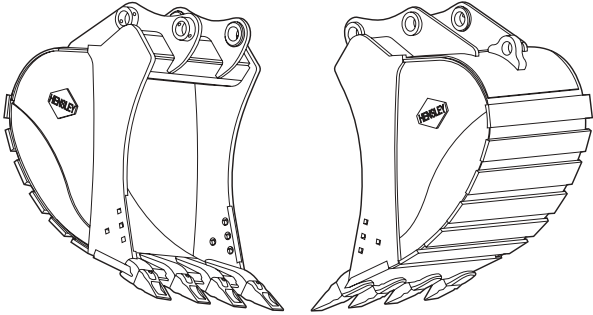

THE NEXT GENERATION IN EXCAVATOR BUCKETS

HENSLEY EXCAVATOR BUCKETS

GSK - Heavy Duty Plate Lip Bucket with Wear Strips

STANDARD FEATURES:

Dual Taper / Dual Radius Design • One Piece Blade (T-1)
Horizontal Wear Strips (400 BHN) • One Piece Side Plate
Hook Plate with Lift Eye • Lip (T-1) • Formed Beam Upper Structure
Side Kick Plate (400 BHN)

Recommended Application:

Dirt, Loam, Sand, Loose Clay, Abrasive
Soils with Limited Rock Mixture

HP - Heavy Duty Plate Lip Bucket with Wear Plate

STANDARD FEATURES:

Dual Taper / Dual Radius Design • One Piece Blade (T-1)
Side Kick Plate (400 BHN) • Full Bottom Wear Plate (400 BHN)
One Piece Side Plate • Hook Plate with Lift Eye
Strike Off Assemblies • Lip (T-1) • Formed Beam Upper Structure

Recommended Application:

Abrasive Soils, Compact or Dense Clay,
Loose Rock and Gravel

HPS - Heavy Duty Plate Lip Bucket with Wear Plate & Wear Strips

STANDARD FEATURES:

Dual Taper / Dual Radius Design • One Piece Blade (T-1)
Side Kick Plate (400 BHN) • Full Bottom Wear Plate (400 BHN)
Horizontal Wear Strips (400 BHN) • One Piece Side Plate
Hook Plate with Lift Eye • Strike Off Assemblies • Lip (T-1)
Formed Beam Upper Structure

Recommended Application:

Abrasive Soils, Compact or Dense Clay,
Loose Rock and Gravel

HPX - Extreme Duty Plate Lip Bucket with Special Features

STANDARD FEATURES:

Dual Taper / Dual Radius Design • One Piece Blade (T-1)
Upper and Lower Side Kick Plate (400 BHN)
Full Bottom Wear Plate (400 BHN)
Horizontal Wear Strips (400 BHN) • One Piece Side Plate
Hook Plate with Lift Eye • Strike Off Assemblies • Lip (T-1)
Formed Beam Upper Structure • Increased Material Thicknesses
in High Wear Areas • Cast Heel Wear Shrouds