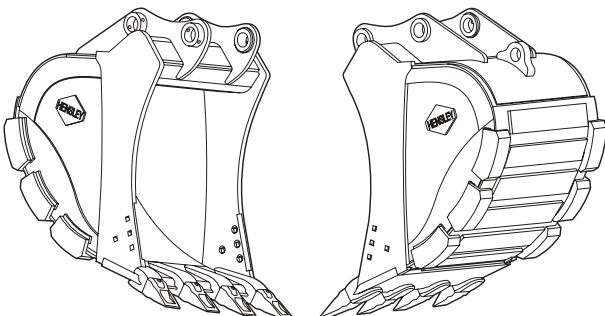

THE NEXT GENERATION IN EXCAVATOR BUCKETS

HENSLEY EXCAVATOR BUCKETS

GSK - Heavy Duty Plate Lip Bucket with Wear Strips

STANDARD FEATURES:

Dual Taper / Dual Radius Design • One Piece Blade (T-1)
Horizontal Wear Strips (400 BHN) • One Piece Side Plate
Hook Plate with Lift Eye • Lip (T-1) • Formed Beam Upper Structure
Side Kick Plate (400 BHN)

Recommended Application:

Dirt, Loam, Sand, Loose Clay, Abrasive
Soils with Limited Rock Mixture

HP - Heavy Duty Plate Lip Bucket with Wear Plate

STANDARD FEATURES:

Dual Taper / Dual Radius Design • One Piece Blade (T-1)
Side Kick Plate (400 BHN) • Full Bottom Wear Plate (400 BHN)
One Piece Side Plate • Hook Plate with Lift Eye
Strike Off Assemblies • Lip (T-1) • Formed Beam Upper Structure

Recommended Application:

Abrasive Soils, Compact or Dense Clay,
Loose Rock and Gravel

HPS - Heavy Duty Plate Lip Bucket with Wear Plate & Wear Strips

STANDARD FEATURES:

Dual Taper / Dual Radius Design • One Piece Blade (T-1)
Side Kick Plate (400 BHN) • Full Bottom Wear Plate (400 BHN)
Horizontal Wear Strips (400 BHN) • One Piece Side Plate
Hook Plate with Lift Eye • Strike Off Assemblies • Lip (T-1)
Formed Beam Upper Structure

Recommended Application:

Abrasive Soils, Compact or Dense Clay,
Loose Rock and Gravel

HPX - Extreme Duty Plate Lip Bucket with Special Features

STANDARD FEATURES:

Dual Taper / Dual Radius Design • One Piece Blade (T-1)
Upper and Lower Side Kick Plate (400 BHN)
Full Bottom Wear Plate (400 BHN)
Horizontal Wear Strips (400 BHN) • One Piece Side Plate
Hook Plate with Lift Eye • Strike Off Assemblies • Lip (T-1)
Formed Beam Upper Structure • Increased Material Thicknesses
in High Wear Areas • Cast Heel Wear Shrouds