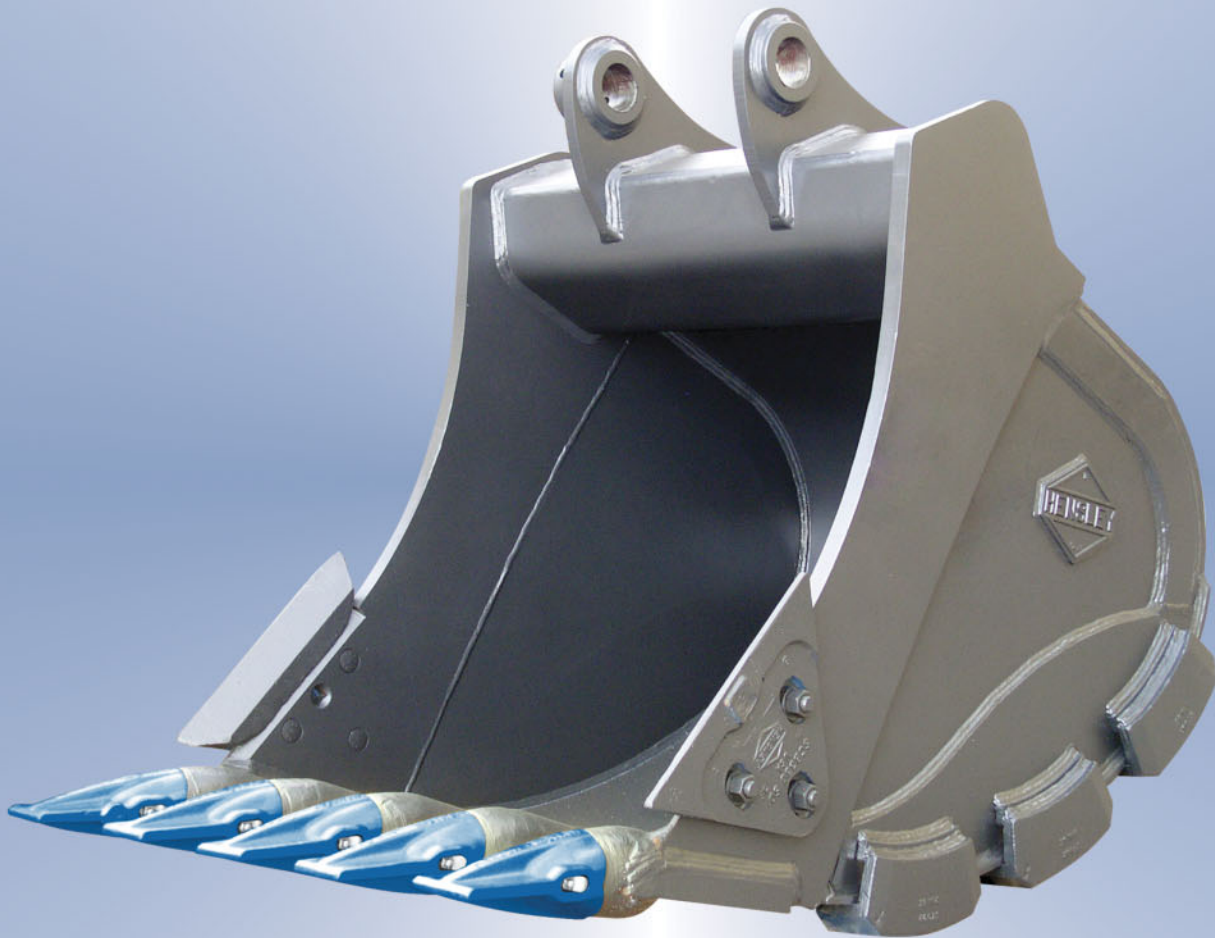

THE NEXT GENERATION IN EXCAVATOR BUCKETS

HENSLEY EXCAVATOR BUCKETS

GSK - Heavy Duty Plate Lip Bucket with Wear Strips

STANDARD FEATURES:

Dual Taper / Dual Radius Design • One Piece Blade (T-1)
Horizontal Wear Strips (400 BHN) • One Piece Side Plate
Hook Plate with Lift Eye • Lip (T-1) • Formed Beam Upper Structure
Side Kick Plate (400 BHN)

Recommended Application:

Dirt, Loam, Sand, Loose Clay, Abrasive
Soils with Limited Rock Mixture

HP - Heavy Duty Plate Lip Bucket with Wear Plate

STANDARD FEATURES:

Dual Taper / Dual Radius Design • One Piece Blade (T-1)
Side Kick Plate (400 BHN) • Full Bottom Wear Plate (400 BHN)
One Piece Side Plate • Hook Plate with Lift Eye
Strike Off Assemblies • Lip (T-1) • Formed Beam Upper Structure

Recommended Application:

Abrasive Soils, Compact or Dense Clay,
Loose Rock and Gravel

HPS - Heavy Duty Plate Lip Bucket with Wear Plate & Wear Strips

STANDARD FEATURES:

Dual Taper / Dual Radius Design • One Piece Blade (T-1)
Side Kick Plate (400 BHN) • Full Bottom Wear Plate (400 BHN)
Horizontal Wear Strips (400 BHN) • One Piece Side Plate
Hook Plate with Lift Eye • Strike Off Assemblies • Lip (T-1)
Formed Beam Upper Structure

Recommended Application:

Abrasive Soils, Compact or Dense Clay,
Loose Rock and Gravel

HPX - Extreme Duty Plate Lip Bucket with Special Features

STANDARD FEATURES:

Dual Taper / Dual Radius Design • One Piece Blade (T-1)
Upper and Lower Side Kick Plate (400 BHN)
Full Bottom Wear Plate (400 BHN)
Horizontal Wear Strips (400 BHN) • One Piece Side Plate
Hook Plate with Lift Eye • Strike Off Assemblies • Lip (T-1)
Formed Beam Upper Structure • Increased Material Thicknesses
in High Wear Areas • Cast Heel Wear Shrouds