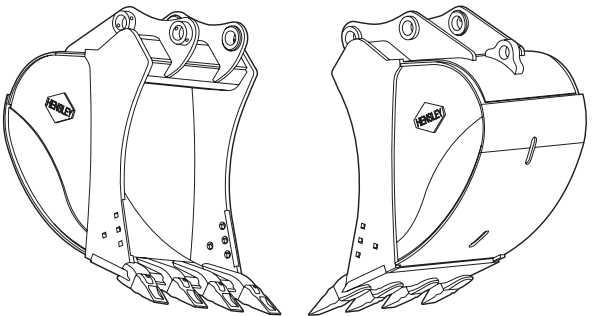

THE NEXT GENERATION IN EXCAVATOR BUCKETS

HENSLEY EXCAVATOR BUCKETS

GSK - Heavy Duty Plate Lip Bucket with Wear Strips

STANDARD FEATURES:

Dual Taper / Dual Radius Design • One Piece Blade (T-1)
Horizontal Wear Strips (400 BHN) • One Piece Side Plate
Hook Plate with Lift Eye • Lip (T-1) • Formed Beam Upper Structure
Side Kick Plate (400 BHN)

Recommended Application:

Dirt, Loam, Sand, Loose Clay, Abrasive
Soils with Limited Rock Mixture

HP - Heavy Duty Plate Lip Bucket with Wear Plate

STANDARD FEATURES:

Dual Taper / Dual Radius Design • One Piece Blade (T-1)
Side Kick Plate (400 BHN) • Full Bottom Wear Plate (400 BHN)
One Piece Side Plate • Hook Plate with Lift Eye
Strike Off Assemblies • Lip (T-1) • Formed Beam Upper Structure

Recommended Application:

Abrasive Soils, Compact or Dense Clay,
Loose Rock and Gravel

HPS - Heavy Duty Plate Lip Bucket with Wear Plate & Wear Strips

STANDARD FEATURES:

Dual Taper / Dual Radius Design • One Piece Blade (T-1)
Side Kick Plate (400 BHN) • Full Bottom Wear Plate (400 BHN)
Horizontal Wear Strips (400 BHN) • One Piece Side Plate
Hook Plate with Lift Eye • Strike Off Assemblies • Lip (T-1)
Formed Beam Upper Structure

Recommended Application:

Abrasive Soils, Compact or Dense Clay,
Loose Rock and Gravel

HPX - Extreme Duty Plate Lip Bucket with Special Features

STANDARD FEATURES:

Dual Taper / Dual Radius Design • One Piece Blade (T-1)
Upper and Lower Side Kick Plate (400 BHN)
Full Bottom Wear Plate (400 BHN)
Horizontal Wear Strips (400 BHN) • One Piece Side Plate
Hook Plate with Lift Eye • Strike Off Assemblies • Lip (T-1)
Formed Beam Upper Structure • Increased Material Thicknesses
in High Wear Areas • Cast Heel Wear Shrouds