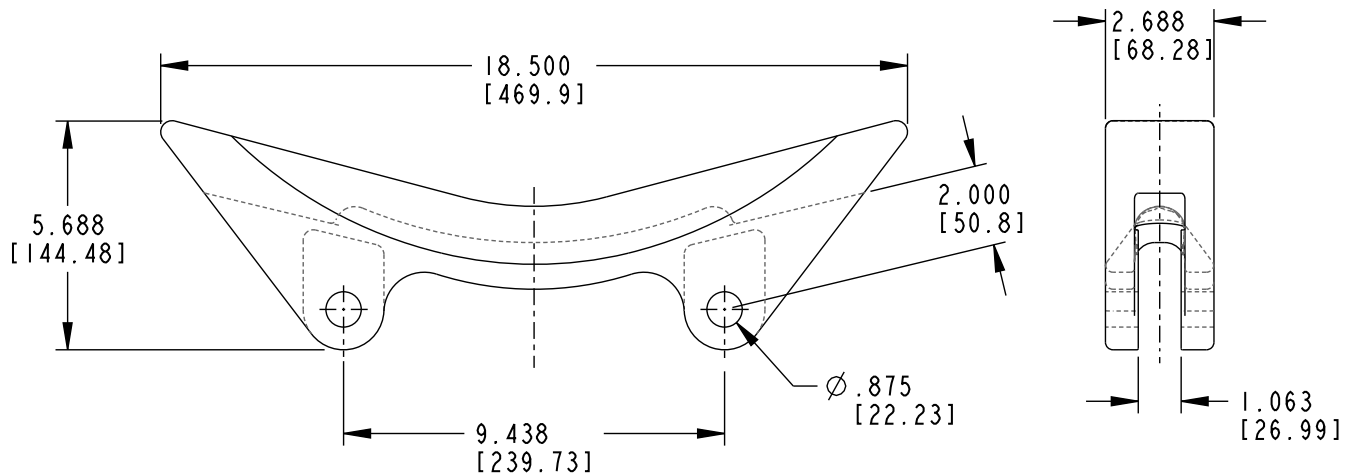

**PRODUCT
NEWS**

NEW

Vertical Shroud for Cat[®] 966 - 980 Loaders

Part #: 135-8246HX
Description: Vertical Wear Shroud
Weight: 22.4 lbs (10.2 kgs.)
Specifics: Vertical wear shroud for Cat[®] 966 - 980 loaders. Uses (2) 1359292P pins and (2) 6Y9459W washers.