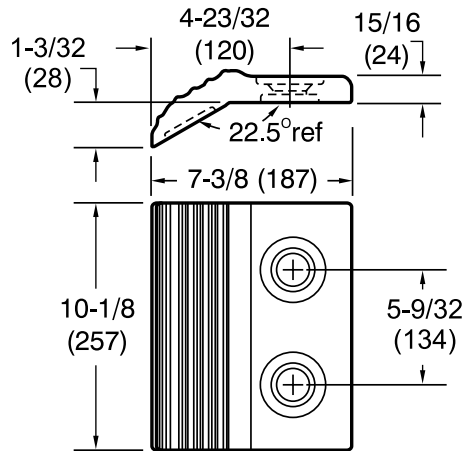

**PRODUCT
NEWS**

NEW

Cat® 980 Top Covers for Half-Arrow Segments

4T3015TC (Center)
wt. = 18.0 lbs. 8.2 kgs.
Used with the following segments:
4T3015NRHX
Uses (2) AC114-500 plow bolt assys.

4T7139TC (RH Shown) **4T7140TC** (LH Opposite)
wt. = 21.7 lbs. 9.8 kgs. each
Used with the following segments:
4T7139NHRX & 4T7140NRHX
Uses (2) AC114-500 plow bolt assys. each