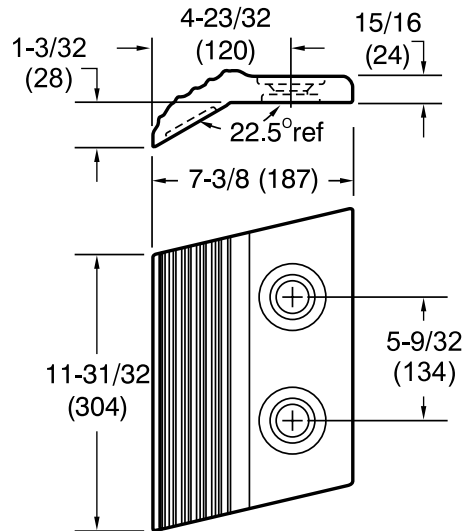

**PRODUCT
NEWS**

NEW

Cat® 980 Top Covers for Half-Arrow Segments

4T3015TC (Center)
wt. = 18.0 lbs. 8.2 kgs.
Used with the following segments:
4T3015NRHX
Uses (2) AC114-500 plow bolt assys.

4T7139TC (RH Shown) **4T7140TC** (LH Opposite)
wt. = 21.7 lbs. 9.8 kgs. each
Used with the following segments:
4T7139NHRX & 4T7140NRHX
Uses (2) AC114-500 plow bolt assys. each