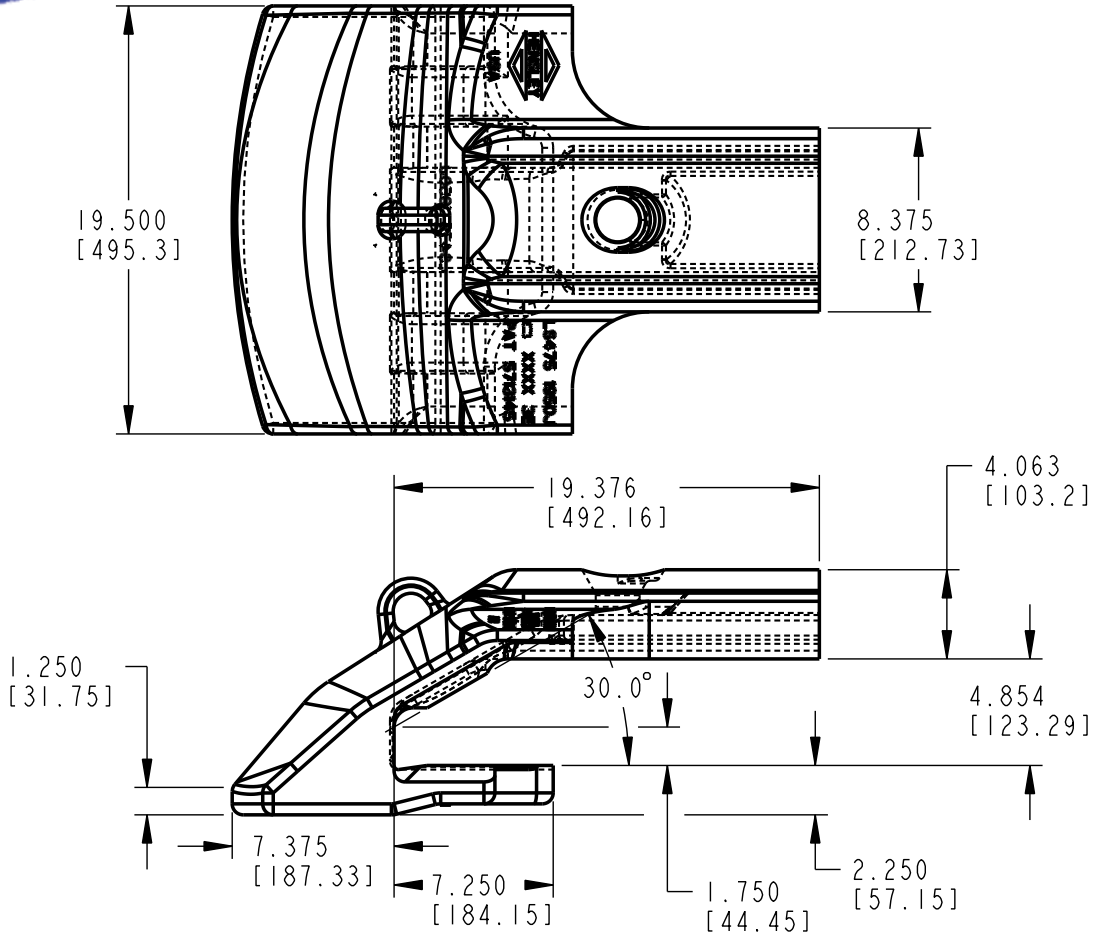

## J-Bolt Lip Shroud

**NEW**

Part #: LS475-1950J  
Description: Lip Shroud, Center  
Weight: 374.0 lbs. (169.8 kgs.)  
Specifics: J-bolt lip shroud designed for use on 4-3/4" (121mm) lips. Uses LSWB6 weld base and SFA125J4 j-bolt assembly.