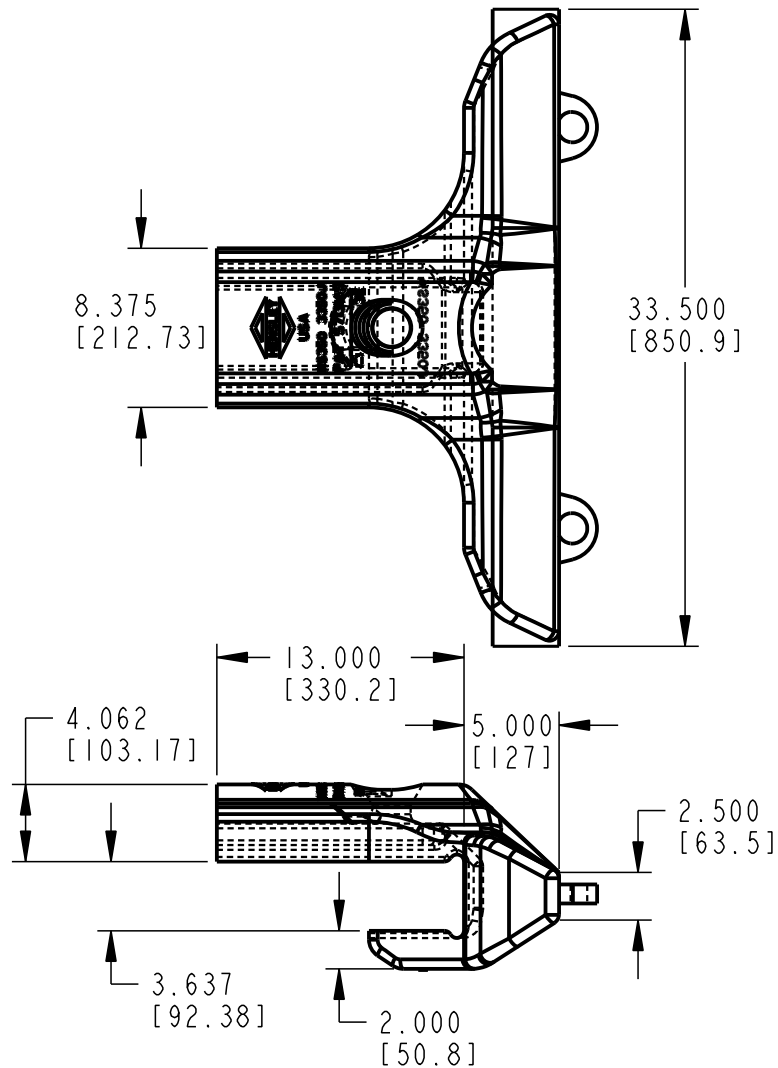

NEW

J-Bolt Wing Shroud

- Part #: WS350-3350J
Description: Wing Shroud
Weight: 307.0 lbs (139.4 kgs.)
Specifics: J-bolt wing shroud designed to replace Esco® part# TBW90X855-1A. Uses LSWB6 weld base and SFA125J4 j-bolt assembly.