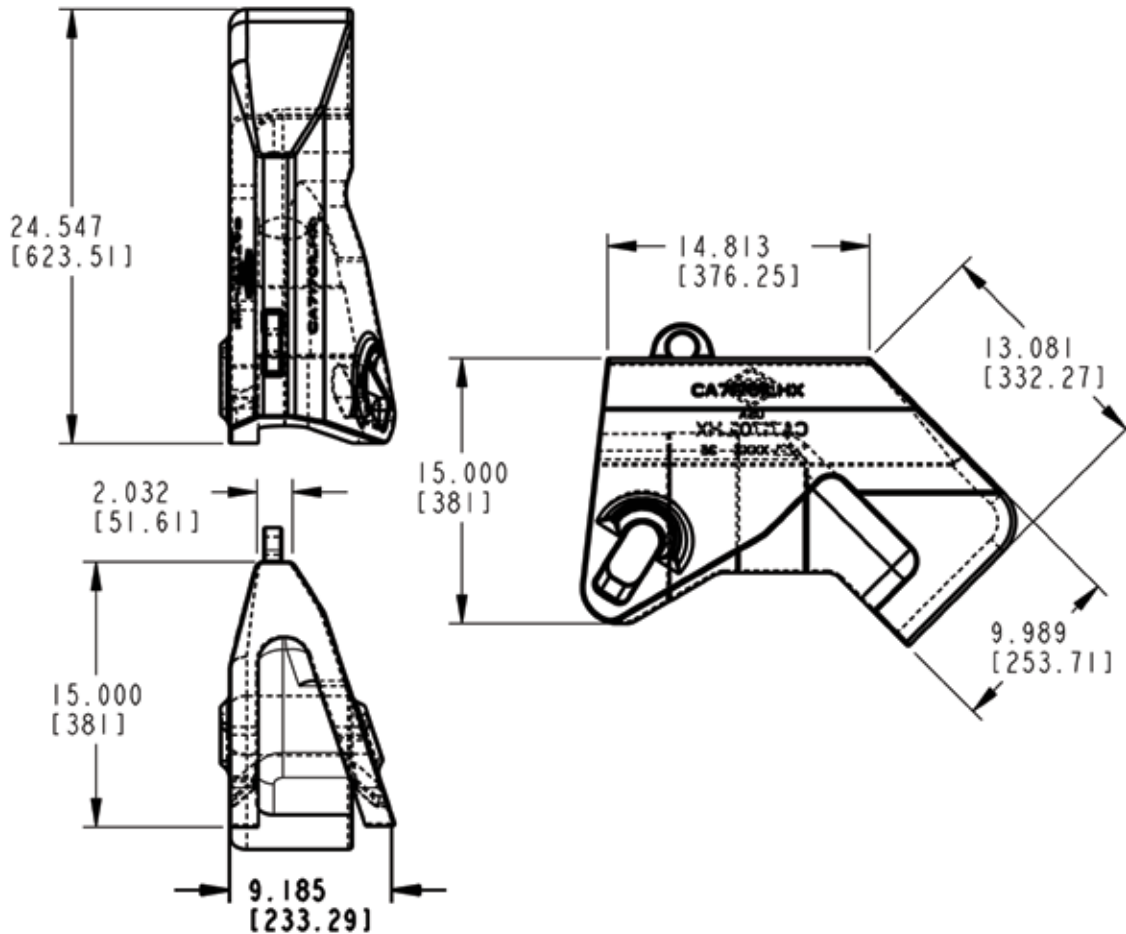

# Lower Wing Shroud for BE495

**NEW**

Part #: CA71701LHX (lh) shown  
CA71701RHX (rh) opposite

Description: Lower Wing Shroud

Weight: 323.0 lbs (146.6 kgs.)

Specifics: Replaces Castech Part# CA71701-02LH (lh) and CA71701-03RH (rh) on BE495 with Castech lip. Uses CA072101SP spool and CA072001W wedge.