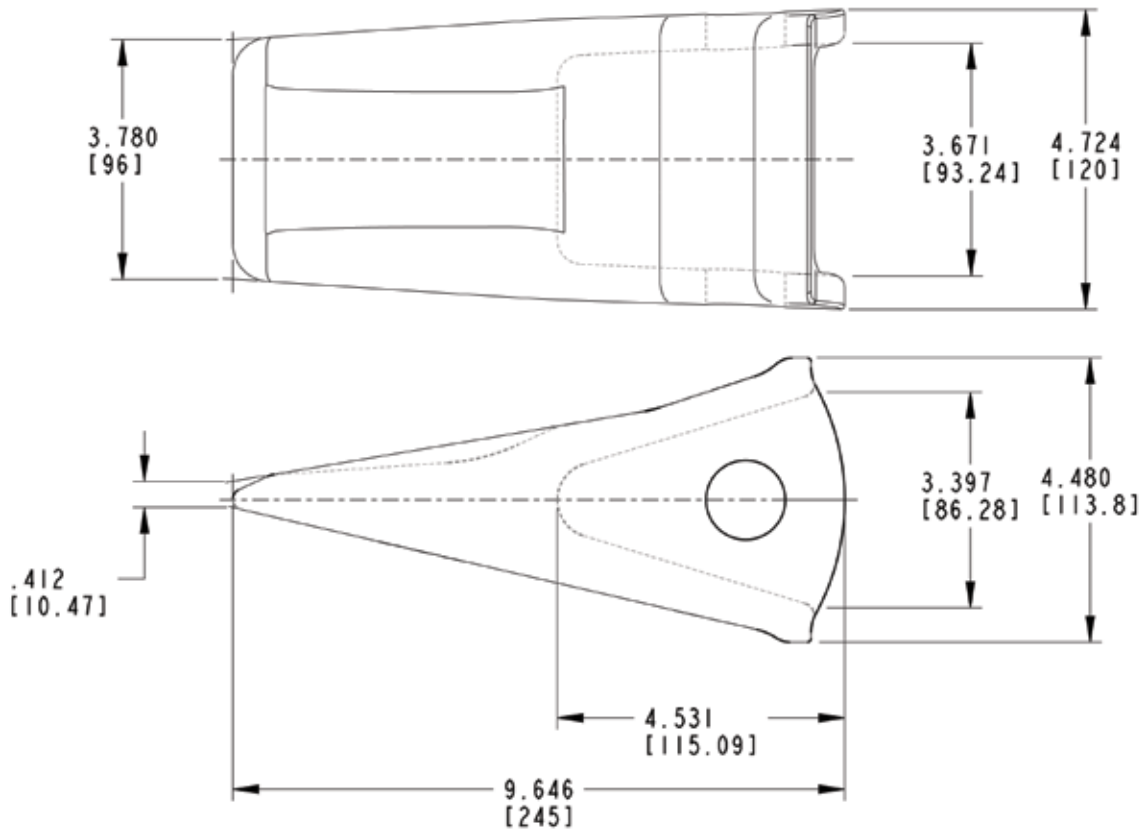

NEW

Dura Tooth for Komatsu WA350, WA470 loaders

Part #: D4238471140
Description: Tooth, Standard Dura
Weight: 16.7 lbs (7.6 kgs.)
Specifics: Standard style Dura tooth used on Komatsu WA350 and WA470 loaders. Utilizes 175-78-21740P pin.