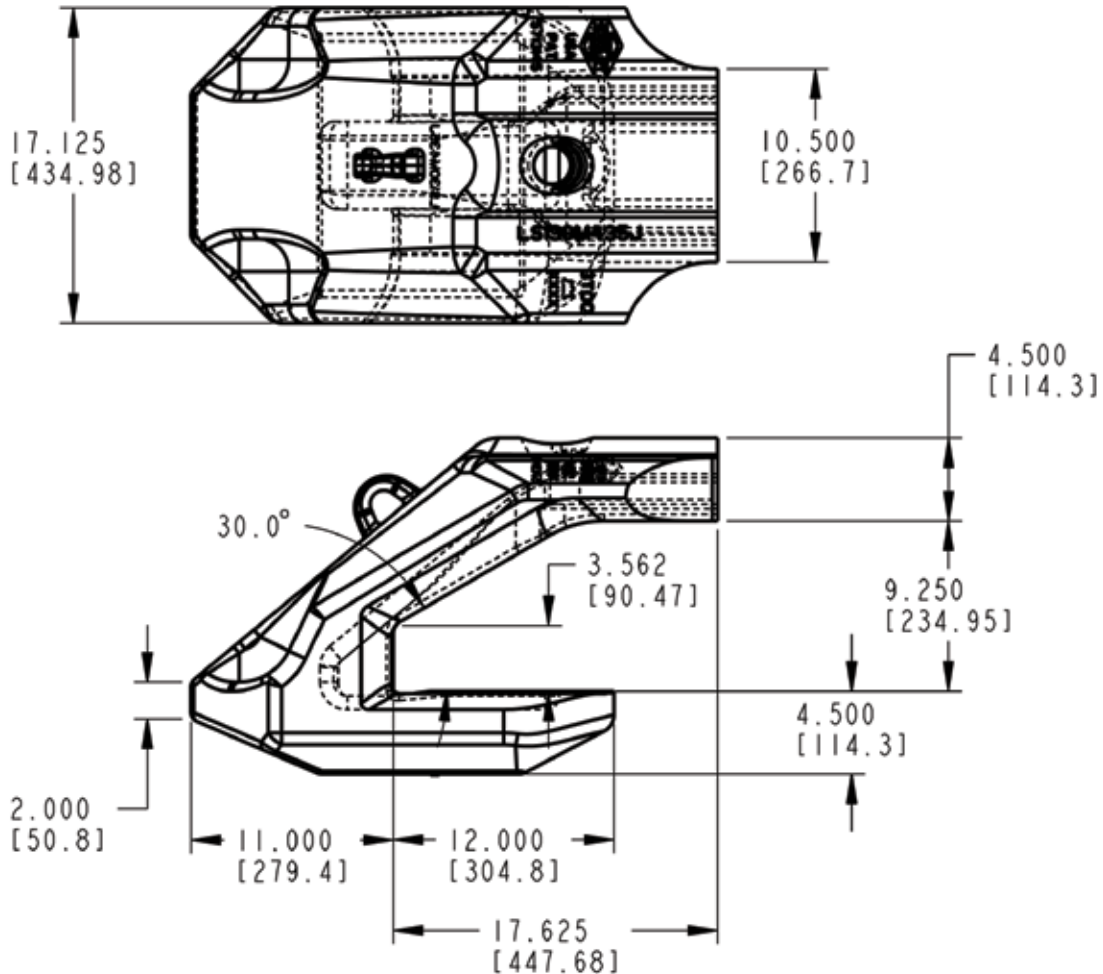

**PRODUCT
NEWS**

NEW

Lip Shroud for PC5500 Size Machines

Part #: LS130M435J
Description: Lip Shroud
Weight: 856.0 lbs (388.6 kgs.)
Specifics: Lip shroud for PC5500 size machines.
Uses LSWB13 weld base and
SFA150J4 j-bolt assembly.