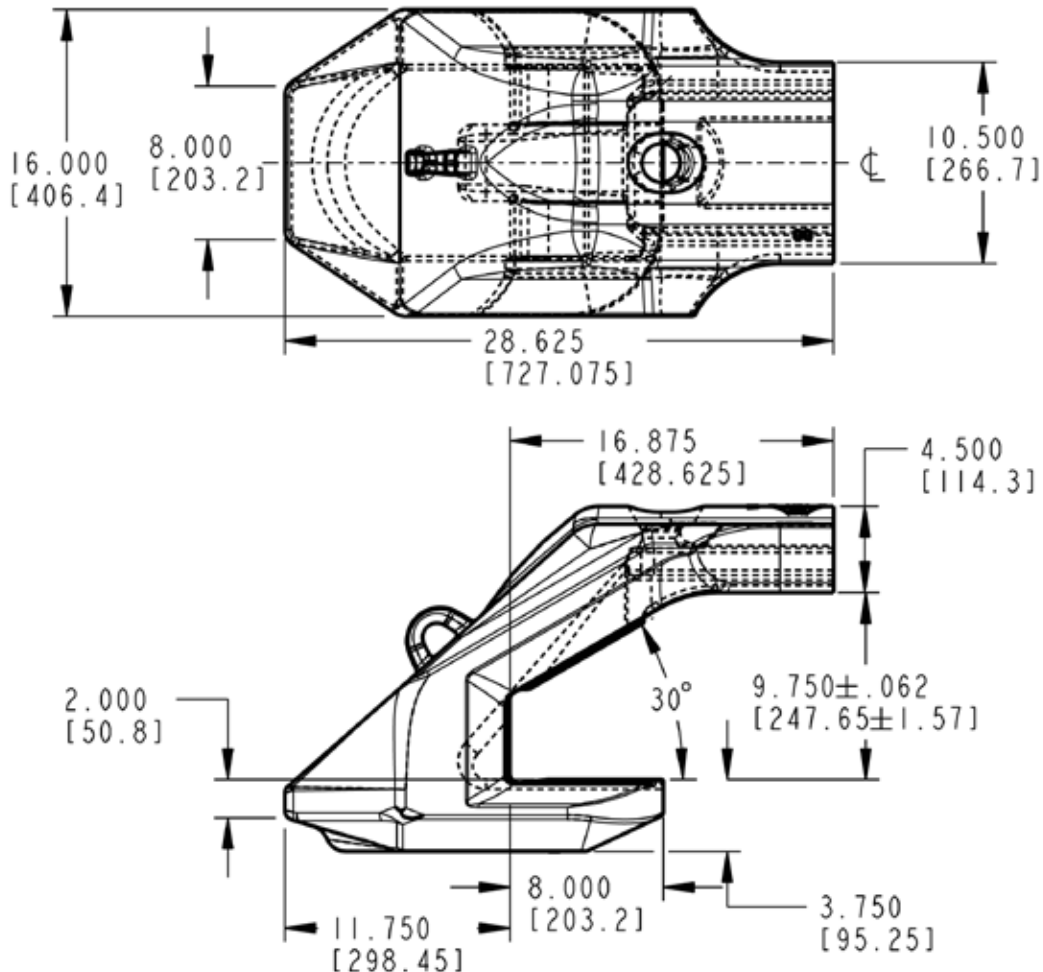

**PRODUCT
NEWS**

NEW

LIP SHROUD FOR ESCO® CAST LIPS

Part #: LS145-1600J

Description: Lip shroud

Weight: 685.0 lbs (311.0 kgs.)

Specifics: Lip shroud replaces Escos® part number TCCF145-5. Fits Escos® 169" 6 station cast lip with S145 series noses. Uses (1) LSWB13 weld base and (1) SFA150J6 J-bolt assembly for fastening system.