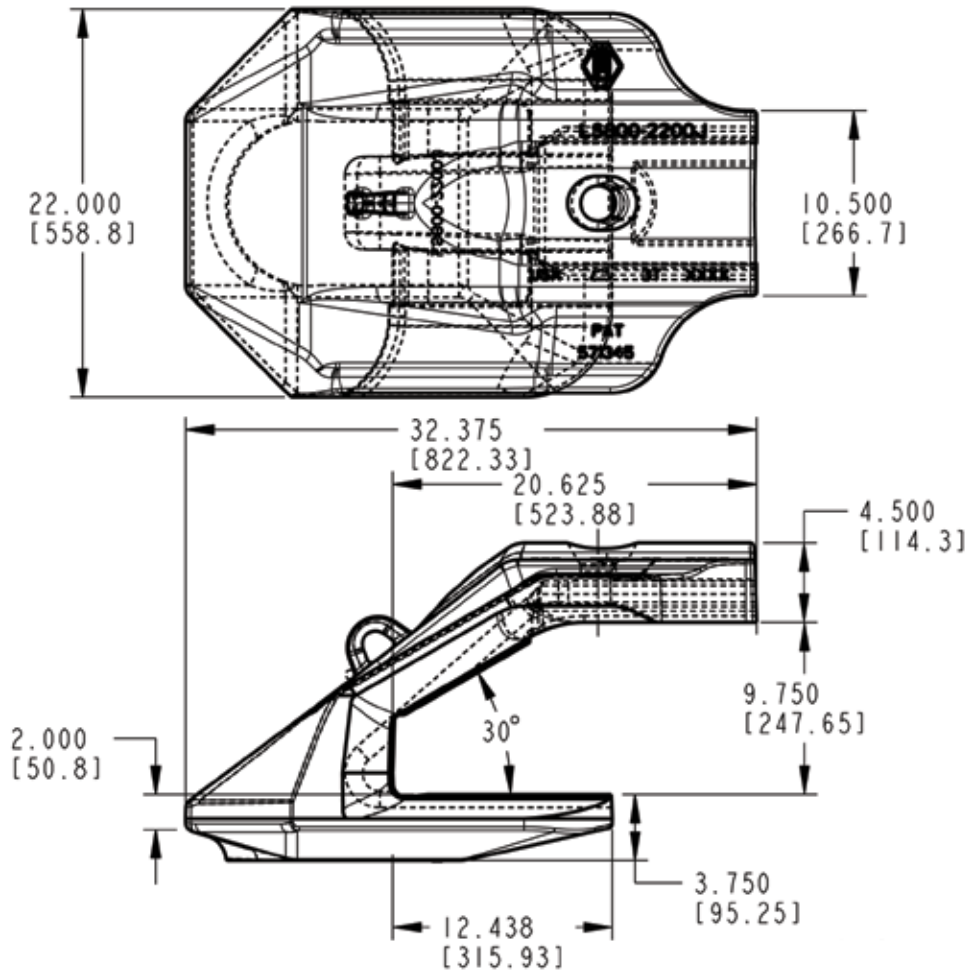

NEW

Lip Shroud for Hensley Cast Lips

Part #: LS8002200J
Description: Lip Shroud, center
Weight: 962.0 lbs (436.7 kgs.)
Specifics: Center lip shroud for Hensley manufactured 201" cast lip. Uses LSWB13 weld base and SFA150J6 j-bolt assembly.