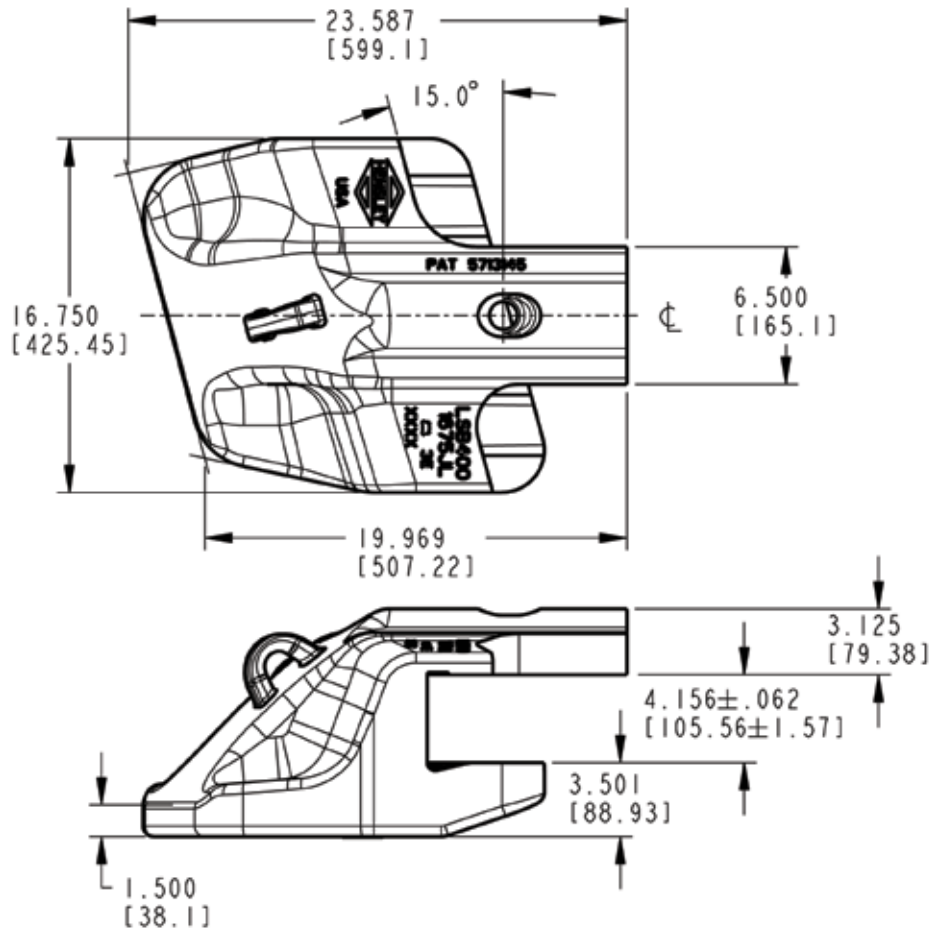

**PRODUCT
NEWS**

NEW

Lip Shroud for Cat® 944 Loader with MAA Style Lip

Part #: LSB400-1675JL (lh) shown
LSB400-1675JR (rh) opposite

Description: Lip Shroud

Weight: 346.0 lbs (157.1 kgs.)

Specifics: Lip shroud with blunt throat used on
Cat® 994 loader with MAA style lip.
Uses LSWB8 weld base and SFA1J4
j-bolt assembly.