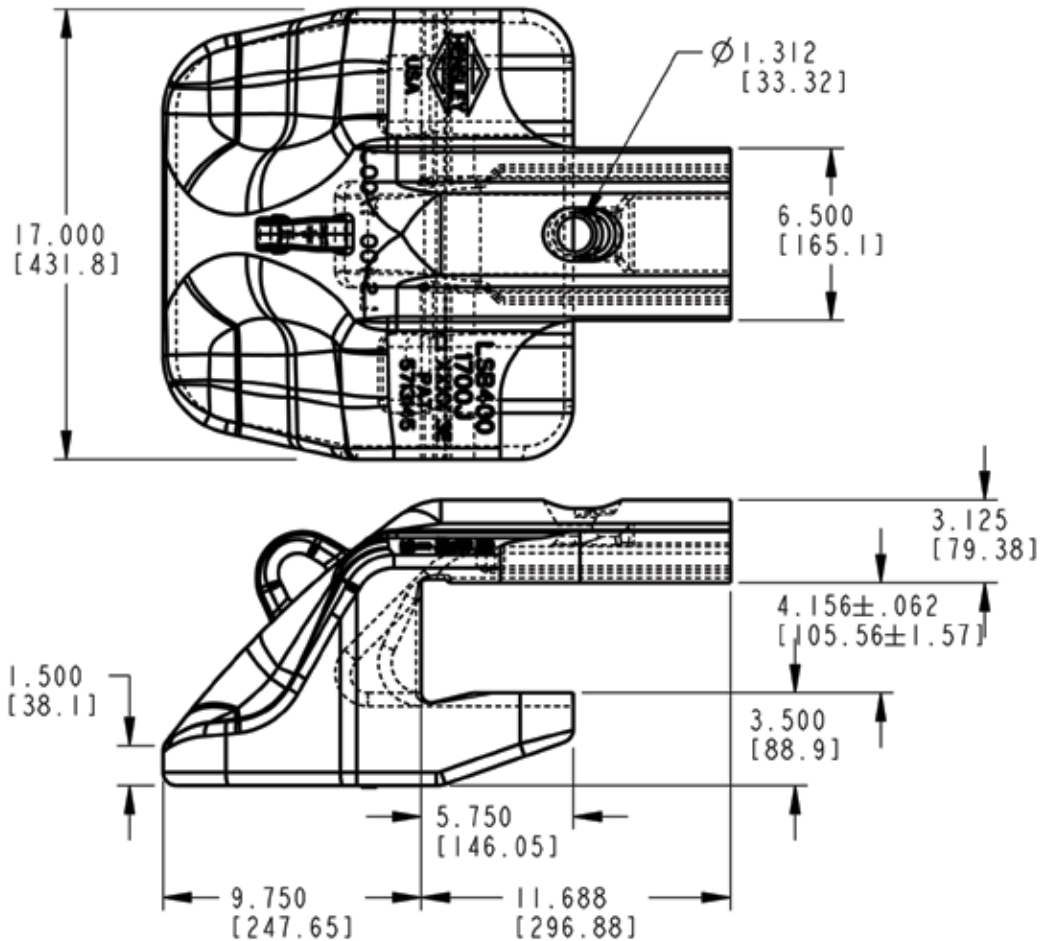

**PRODUCT
NEWS**

NEW

Center Lip Shroud for Cat® 994 with MAA Style Lip

Part #: LSB4001700J
Description: Lip Shroud, Center
Weight: 336.0 lbs (152.5 kgs.)
Specifics: Lip shroud with blunt throat used on
Cat® 994 loader with MAA style lip.
Uses LSWB8 weld base and SFA1J4
j-bolt assembly.