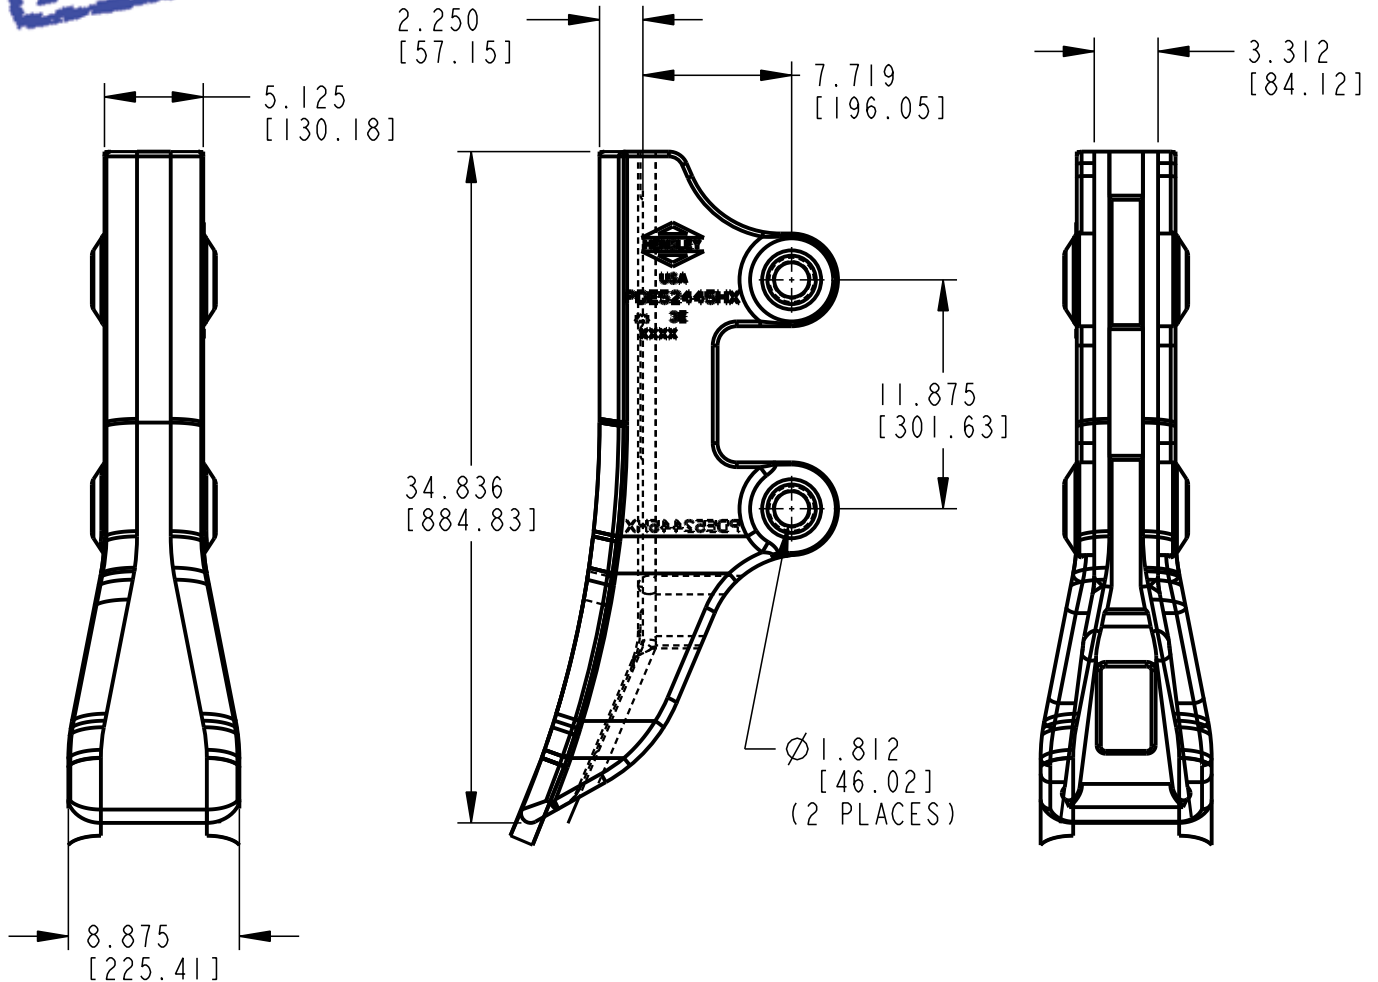

NEW

WING SHROUD

Part #: PDE52445HX

Description: Wing shroud

Weight: 240.0 lbs (108.7 kgs.)

Specifics: Direct replacement for Esco® PDE52445 wing shroud.
Fits 3.15" (80mm) cheek plate. No base required.
Uses (2) PDB31183#3HX pins and (2) 120KLSRR snap rings.