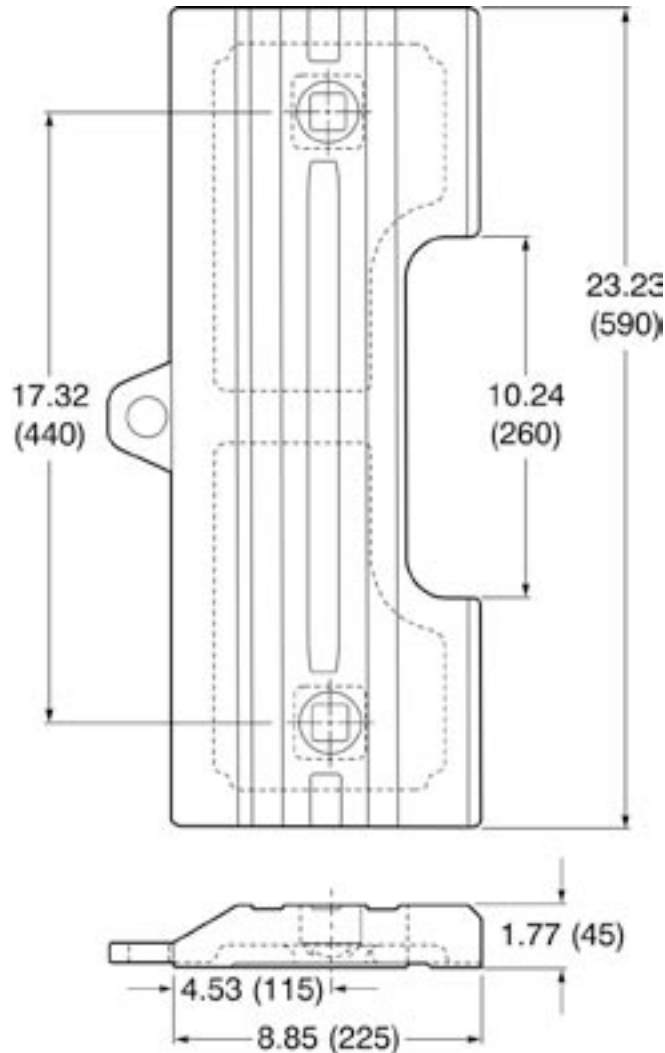

## WA500-6 BOLT-ON HEEL PLATE

**NEW**

Part #: 425-70-32161MHX

Description: Heavy Duty Bolt-on Heel Plate

Weight: 63.0 lbs. / 28.6 kgs.

Specifics: Bolt-on heel plate for Komatsu WA500-6 loaders.  
Uses (2) A10312, LW100 plowbolt and washer assemblies.