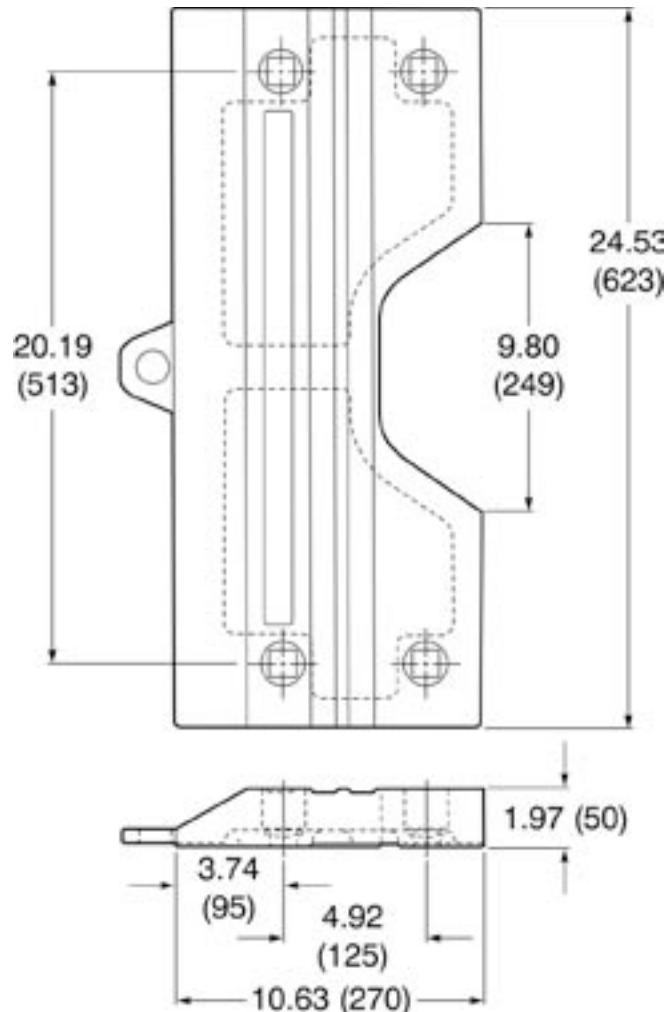

## WA600-6 BOLT-ON HEEL PLATE

**NEW**

Part #: 426-70-32162MHX

Description: Heavy Duty Bolt-on Heel Plate

Weight: 93.0 lbs. / 42.2 kgs.

Specifics: Bolt-on heel plate for Komatsu WA600-6 loaders.  
Uses (4) A78300, LW78 plowbolt and washer assemblies.