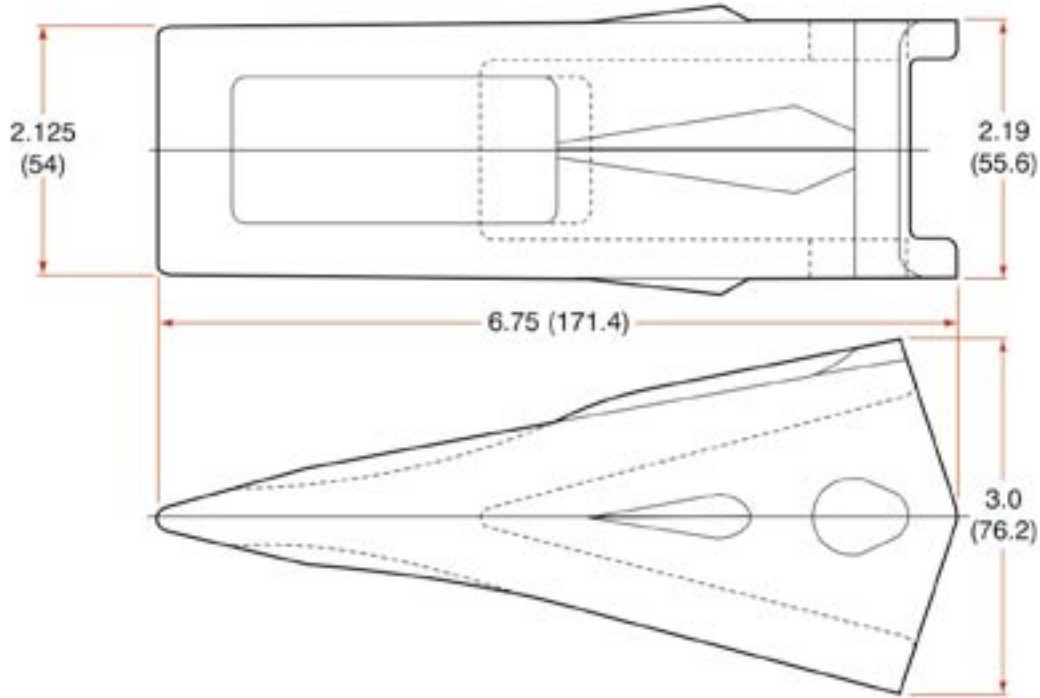

NEW

**D24
DURA H&L STYLE TOOTH**

Part #: D24

Description: Tooth, standard

Weight: 9.1 lbs. / 4.1 kgs.

Specifics: Dura H&L style standard tooth. Fits 24 series adapters.

Hensley Customer Service

Toll Free US / Canada
Phone: (888) 406-6262
Fax: (888) 241-3274