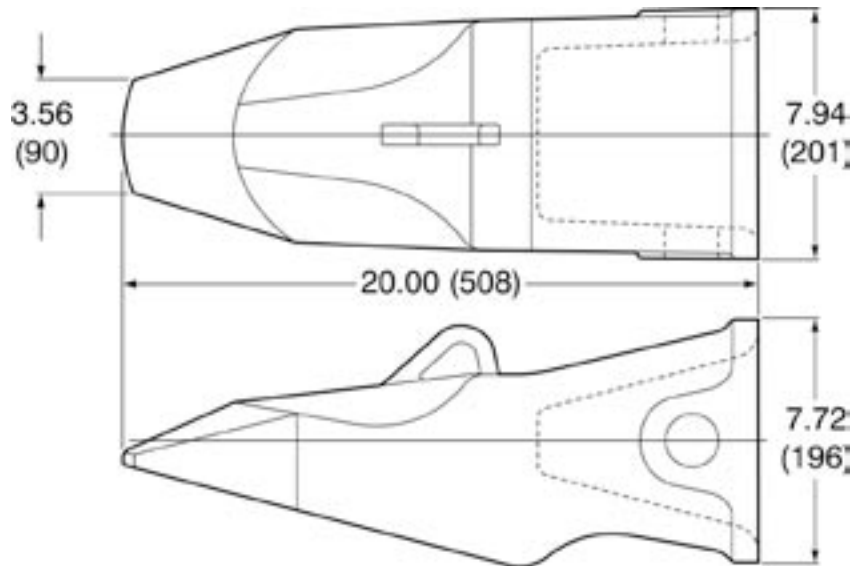

NEW

DURA® J700 LOADER PENETRATOR TOOTH

Available July 2008

Part #: D4T4703PT3

Description: Tooth, Loader, Penetrator (J700)

Weight: 132.0 lbs. / 60.0 kgs.

Specifics: Dura® loader penetrator tooth for J700 family adapters.