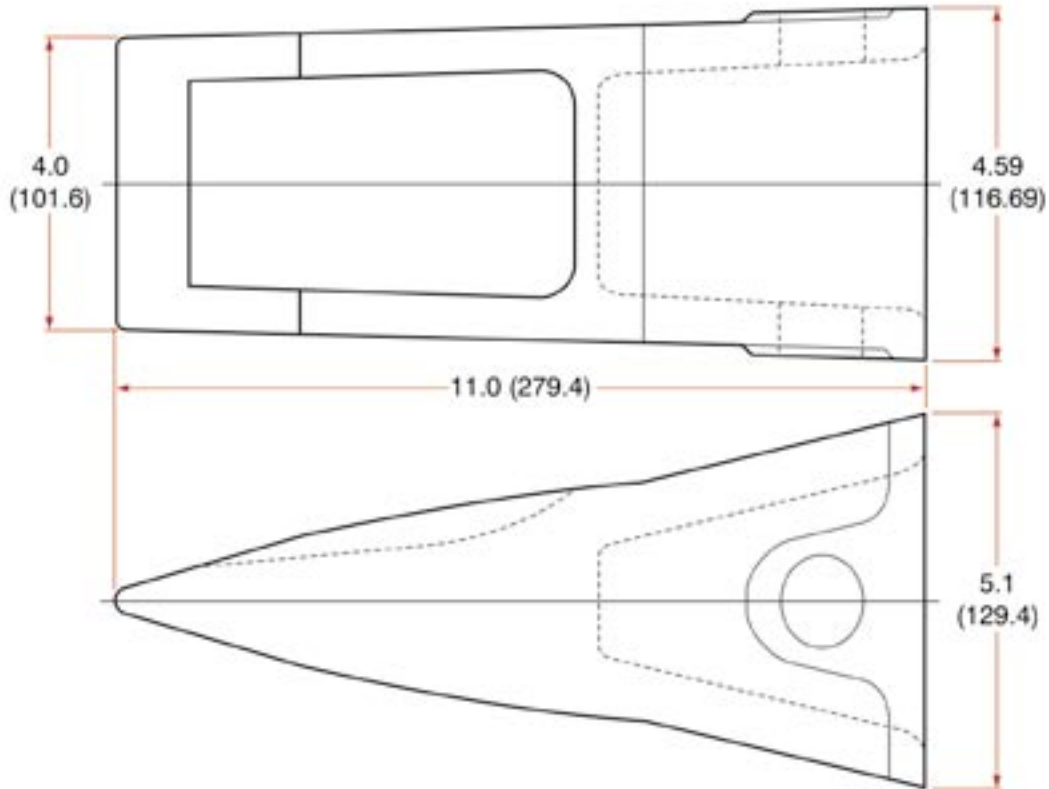

NEW

D8E4402 DURA CAT® STYLE TOOTH

Available August 2008

Part #: D8E4402

Description: Tooth, heavy, long

Weight: 24.8 lbs. / 11.25 kgs.

Specifics: Dura heavy long Cat® style replacement tooth for J400 series adapters.