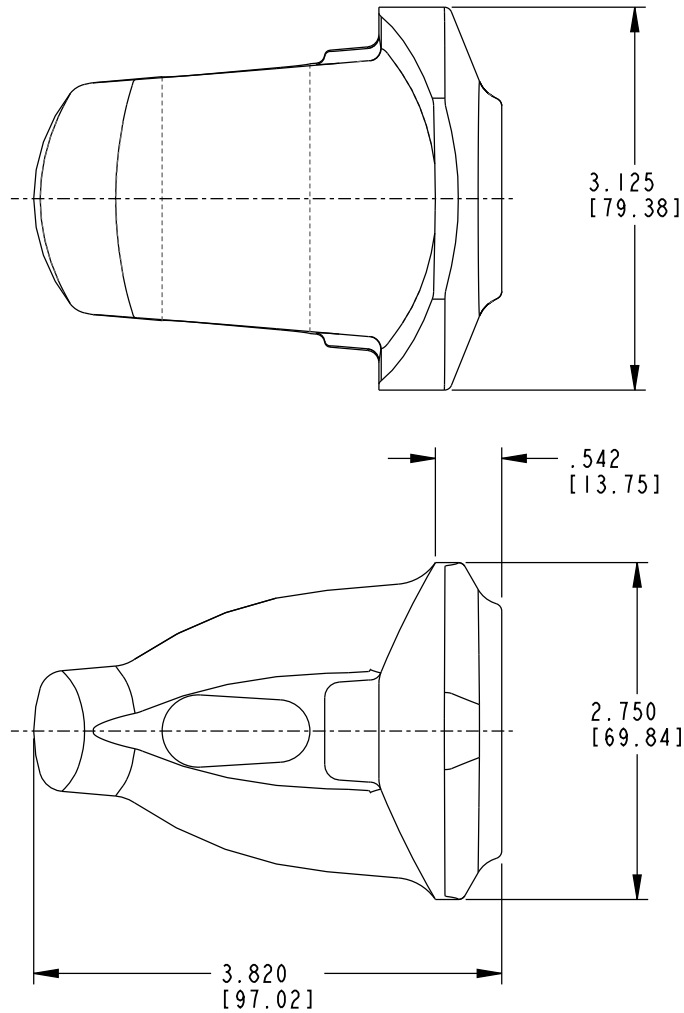

## XS10 Series Weld-on Nose

Part #: XS10WN  
Description: Nose, weld-on  
Weight: 3.5 lbs (1.6 kgs.)  
Specifics: Weld-on nose for XS10 series.