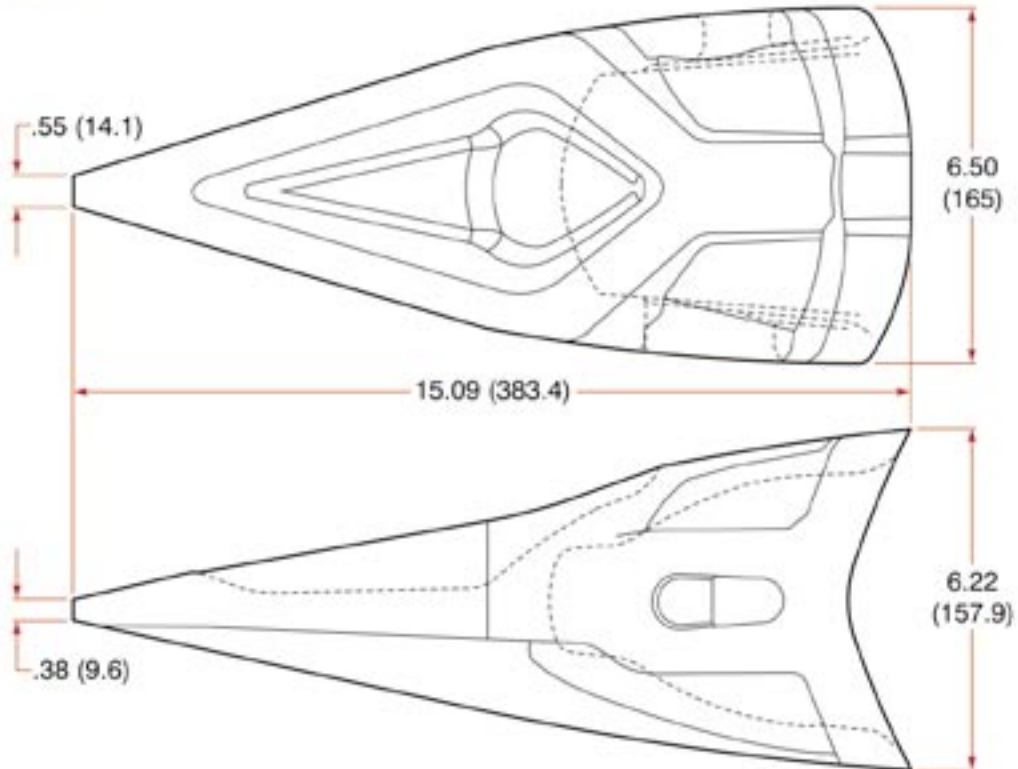

**XS50TV
TIGER STYLE TOOTH**

NEW

Part #: XS50TV

Description: Tiger tooth

Weight: 31.5 lbs. / 14.3 kgs.

Specifics: New style tiger tooth for XS50 series adapters.

Hensley Customer Service

Toll Free US / Canada
Phone: (888) 406-6262
Fax: (888) 241-3274