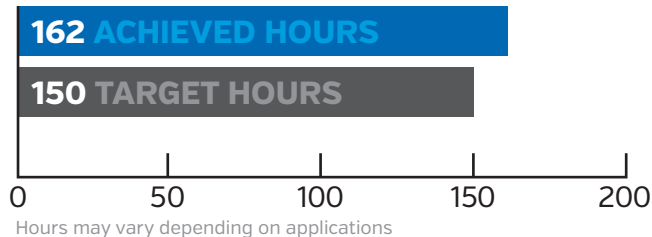

HENSLEY ANNOUNCES THE RELEASE OF THE **CAT 24H SERRATED BLADE**

Hensley has released cast steel serrated blades for Caterpillar 24H motor graders for heavy construction and mining applications.

- ▷ Available for Caterpillar 24H motor graders, as well as other motor grader models
- ▷ Hensley's through hardened 3E alloy steel
- ▷ Long wear life and superior impact resistance
- ▷ Low maintenance cost
- ▷ LA6270SGBMHX